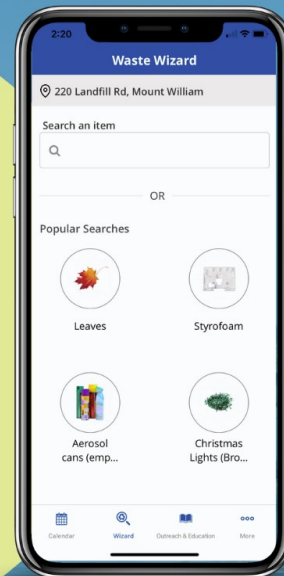

[pcsolidwaste](https://www.instagram.com/pcsolidwaste)

[pcwastemgmt](https://twitter.com/pcwastemgmt)

[Pictou County Solid Waste](https://www.facebook.com/PictouCountySolidWaste)